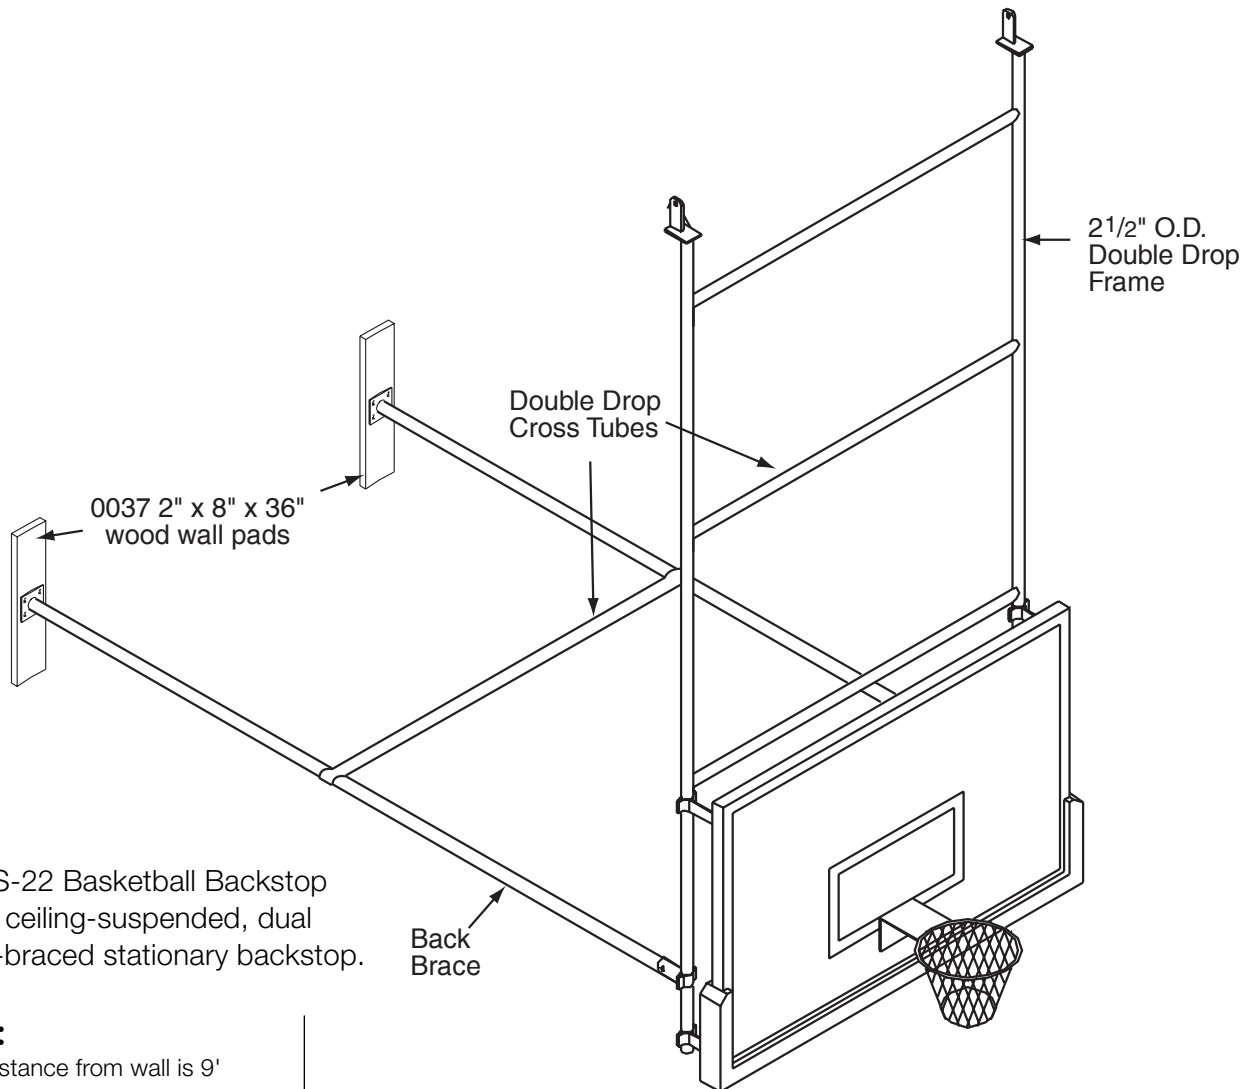

# BASKETBALL BACKSTOPS DDTS-22

DUAL-POST, CEILING SUSPENDED, WALL-BRACED

- The DDTS-22 Basketball Backstop features a ceiling-suspended, dual post, wall-braced stationary backstop.

## FEATURES:

- Maximum distance from wall is 9' (2.7 m).
- Maximum attachment height 28' (8.5 m).
- Includes 2x8 (3.81 cm x 18.42 cm) southern yellow pine wall pads at wall attachment points.
- 2 ½" (63.5 mm) Outside diameter double drop frame.